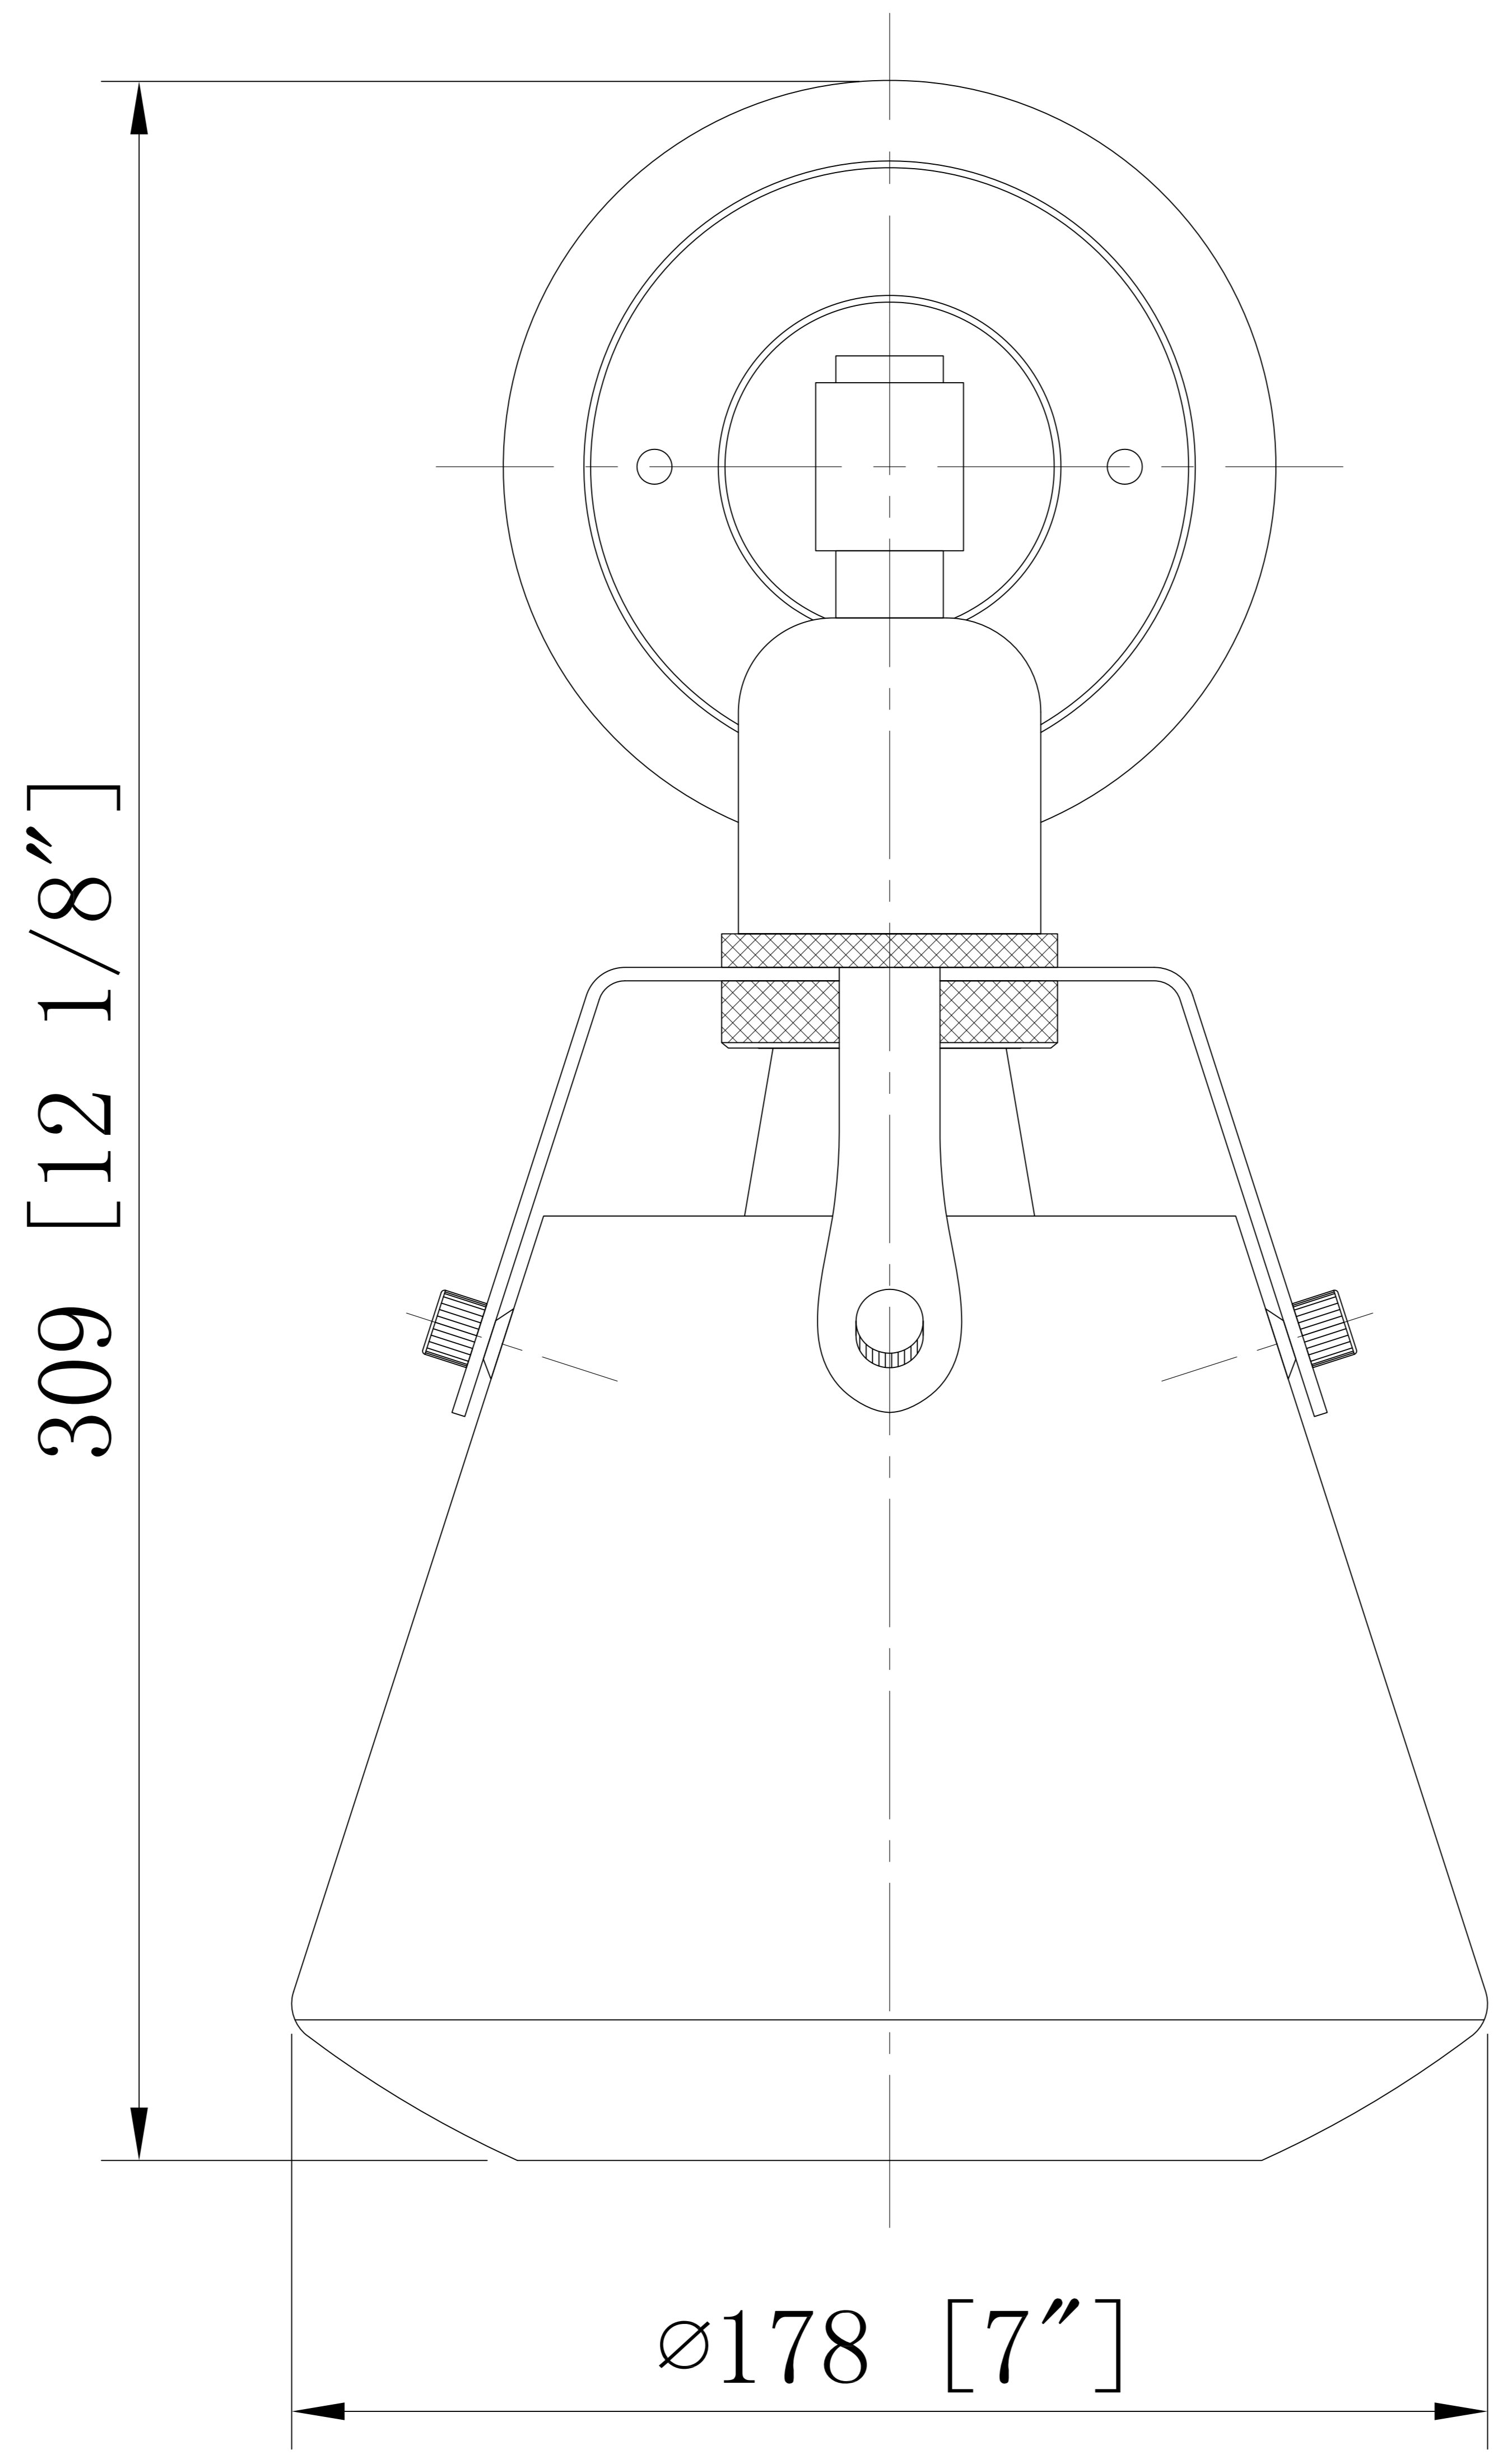

LAMP BODY COLOR

INNOVATIONS LIGHTING
 DESIGN COPYRIGHT - 12/18/2019
 ALL RIGHTS RESERVED AND MAY
 NOT BE DUPLICATED WITHOUT OUR
 WRITTEN PERMISSION

ITEM: 422-1W-7