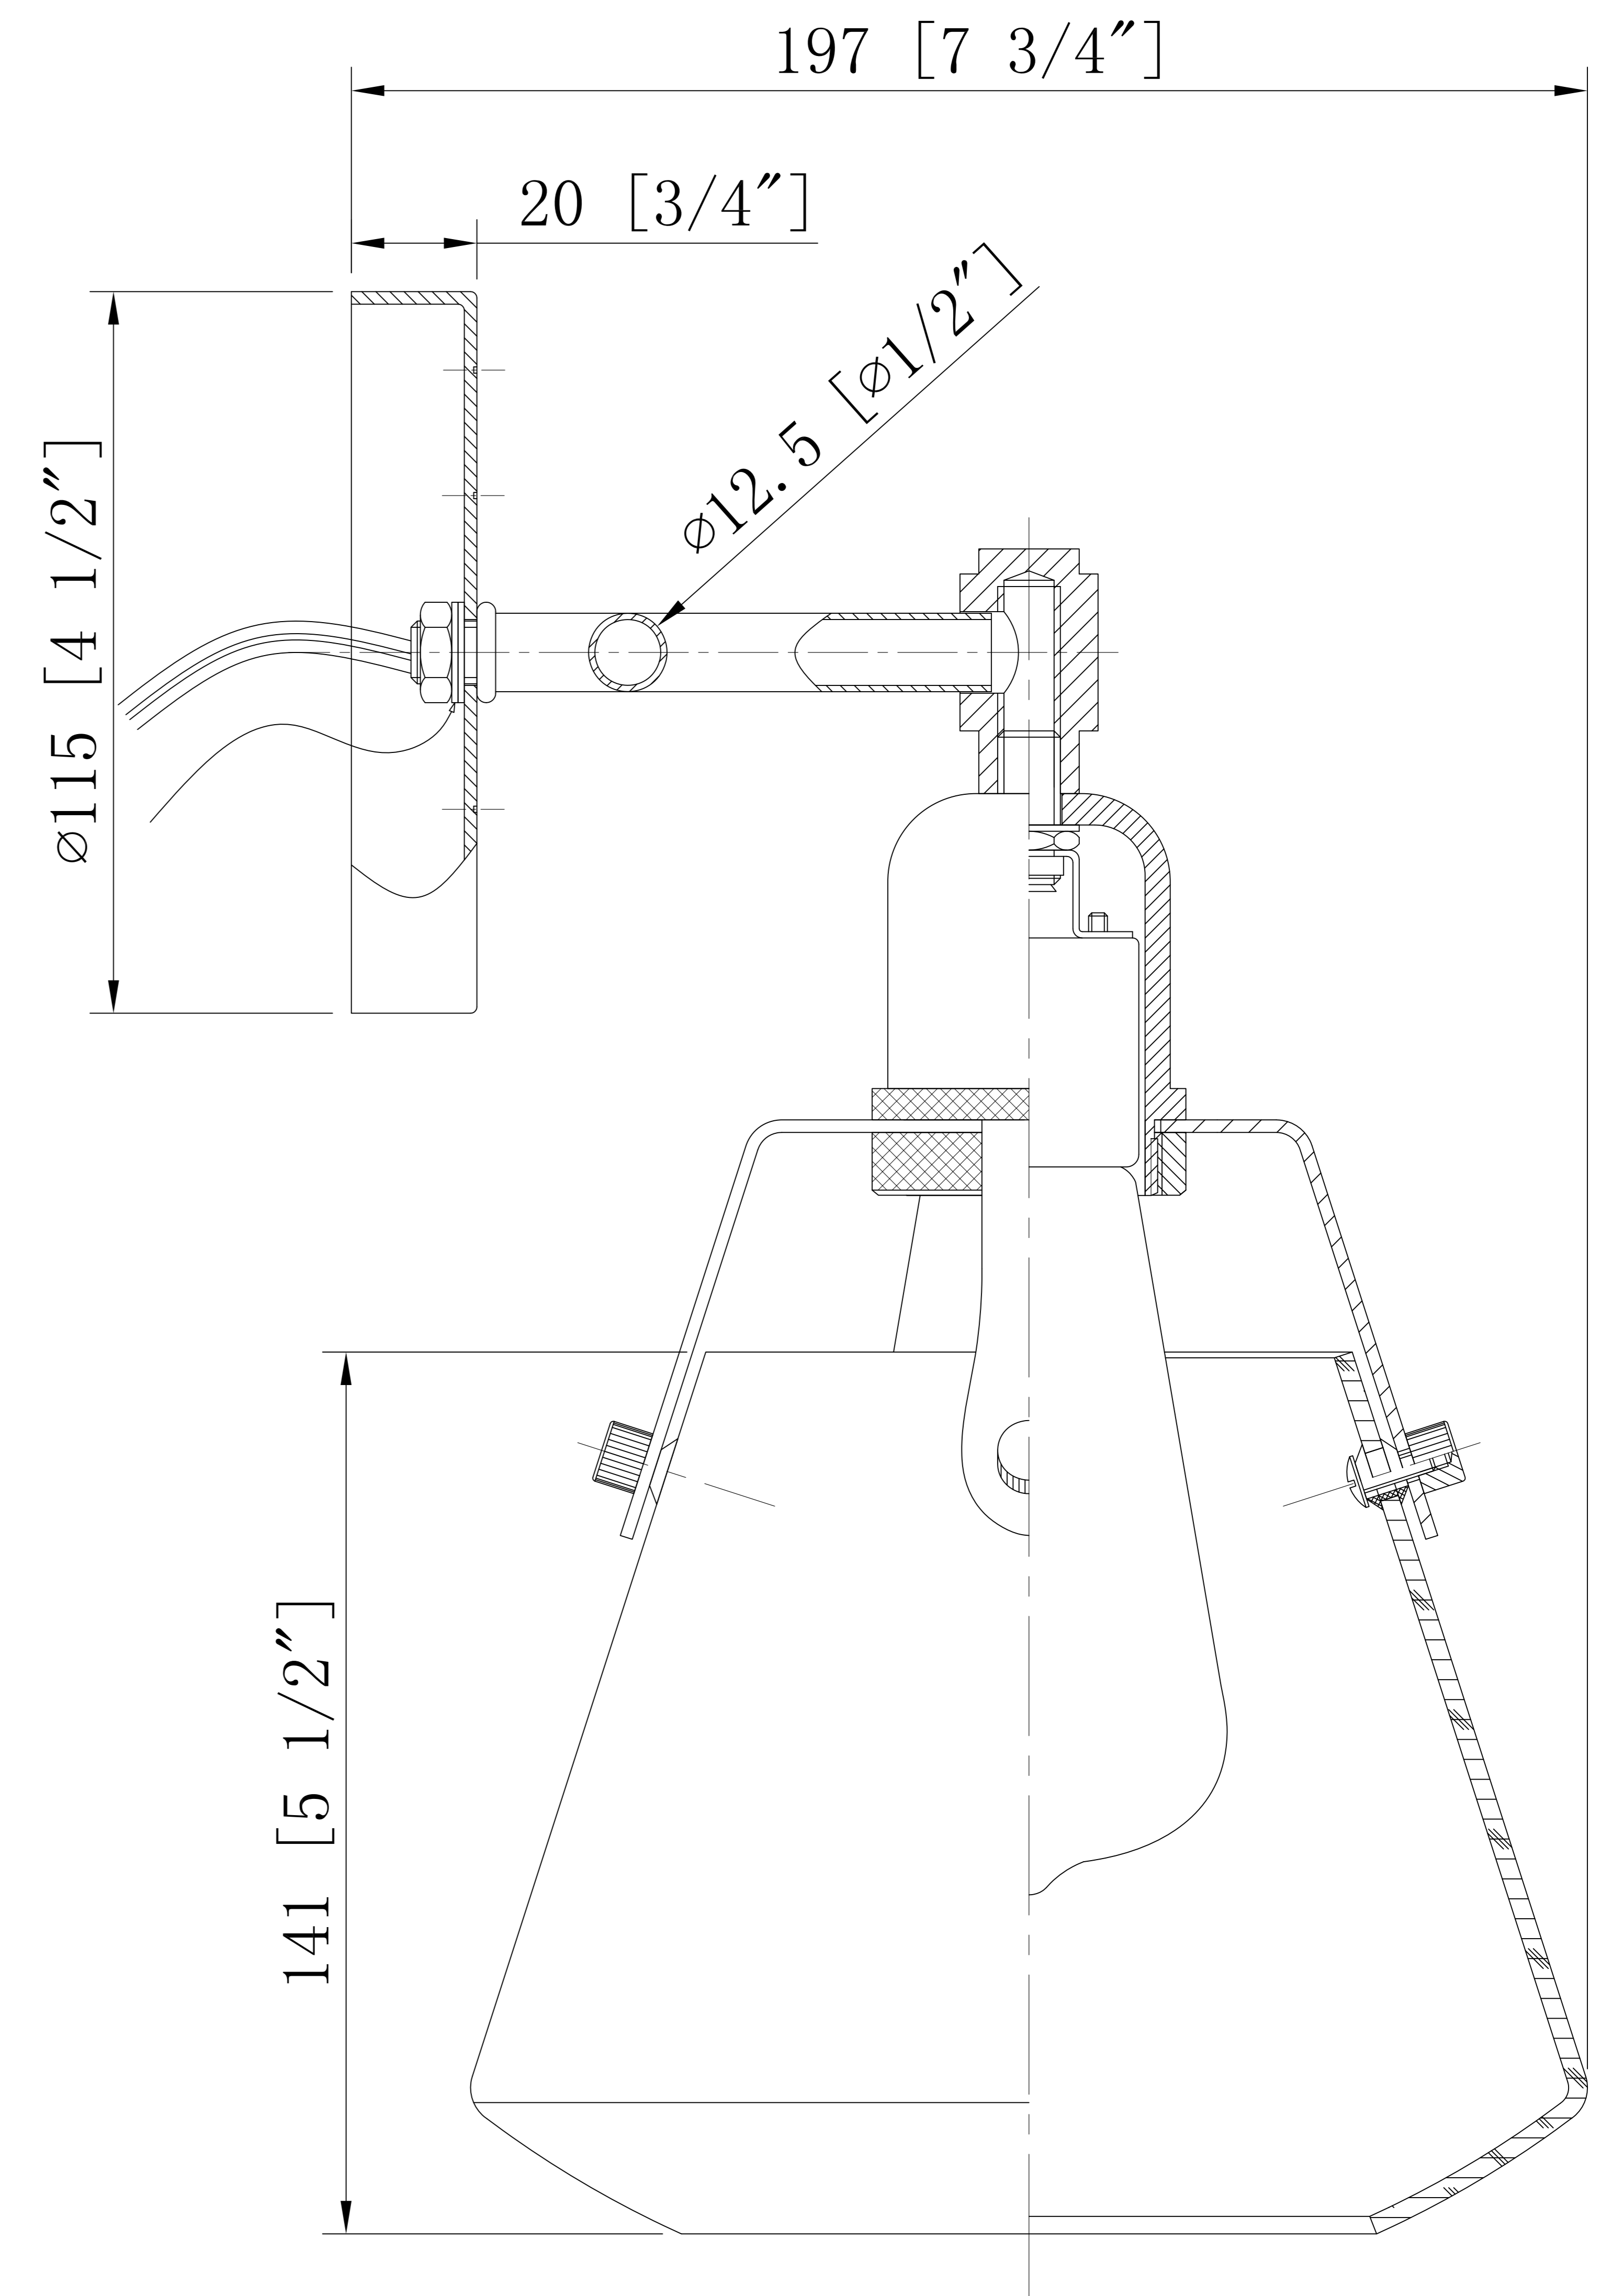

LAMP BODY COLOR

INNOVATIONS LIGHTING
 DESIGN COPYRIGHT - 12/18/2019
 ALL RIGHTS RESERVED AND MAY
 NOT BE DUPLICATED WITHOUT OUR
 WRITTEN PERMISSION

ITEM: 422-1W-7